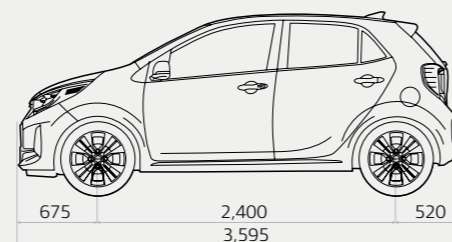

SPECIFICATION AND COLOURS

Base Line

Wheels

Base Line Dimensions

	Unit (mm)
Legroom (front)	1,085
Legroom (rear)	820
Headroom (front)	1,005
Headroom (rear)	960
Shoulder room (front)	1,300
Shoulder room (rear)	1,280
Min. ground clearance	141
Luggage (VDA)	255

Engines

	1.0 DPI	
Transmission	Manual, Automatic	
Driveline	FWD	
Fuel type	Gasoline	
Engine type	inline 3 cylinders	
Displacement (cc)	998	
Max. power (PS/rpm)	67/5,500	
Max torque (Nm/rpm)	96/3,750	
	MT	AT
Top speed (kph)	160	159
Variant	4P/5P	4P/5P
Fuel Consumption - Low (l/100km)	5.9	6.4
Fuel Consumption - Medium (l/100km)	4.8	4.8
Fuel Consumption - High (l/100km)	4.4	4.4
Fuel Consumption - Extra High (l/100km)	5.6	5.6
Fuel Consumption - Combined (l/100km)	5.1	5.2
Carbon Dioxide (CO2) Emissions (g/km)	115	118
Gross vehicle weight limit (kg)	1,405	1,400
Kerb weight (kg)	978	981

The stated values for fuel consumption and CO2 emissions are measured according to the Worldwide Harmonized Light Vehicle Test Procedure (WLTP) in accordance with Regulation (EC) No 715/2007 in the version valid for the type-approval of the relevant vehicle model. Under normal circumstances, consumption figures may deviate due to, among other things, driving style, speed, use of comfort / auxiliary consumers, outside temperature, number of passengers / luggage and topographical conditions. Brochure includes information available at time of going to print.