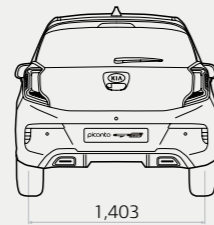

14" alloy wheel

Base Line Dimensions

	Unit (mm)
Legroom (front)	1,085
Legroom (rear)	820
Headroom (front)	1,005
Headroom (rear)	960
Shoulder room (front)	1,300
Shoulder room (rear)	1,280
Min. ground clearance	141
Luggage (VDA)	255