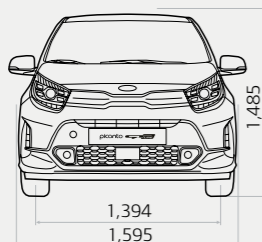

14" alloy wheel

Base Line Dimensions

	Unit (mm)
Legroom (front)	1,085
Legroom (rear)	820
Headroom (front)	1,005
Headroom (rear)	960
Shoulder room (front)	1,300
Shoulder room (rear)	1,280
Min. ground clearance	141
Luggage (VDA)	255